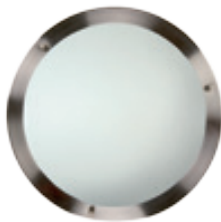

G9

Ceiling light **LAIDA**
14114/18/12

- 1xG9/28W
- Ø: 18cm/H: 5cm
- satin chrome
- Metal & glass
- Glass (92/14114/18)

- 1xG9/40W
- Ø: 31cm/H: 5cm
- satin chrome
- Metal & glass
- Glass (92/14114/31)