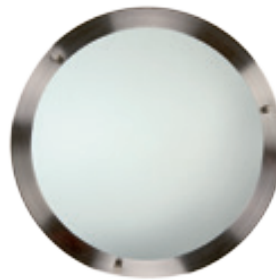

G9

- 1xG9/28W
- Ø: 18cm/H: 5cm
- satin chrome
- Metal & glass
- Glass (92/14114/18)

14114/31/12

- 1xG9/40W
- Ø: 31cm/H: 5cm
- satin chrome
- Metal & glass
- Glass (92/14114/31)